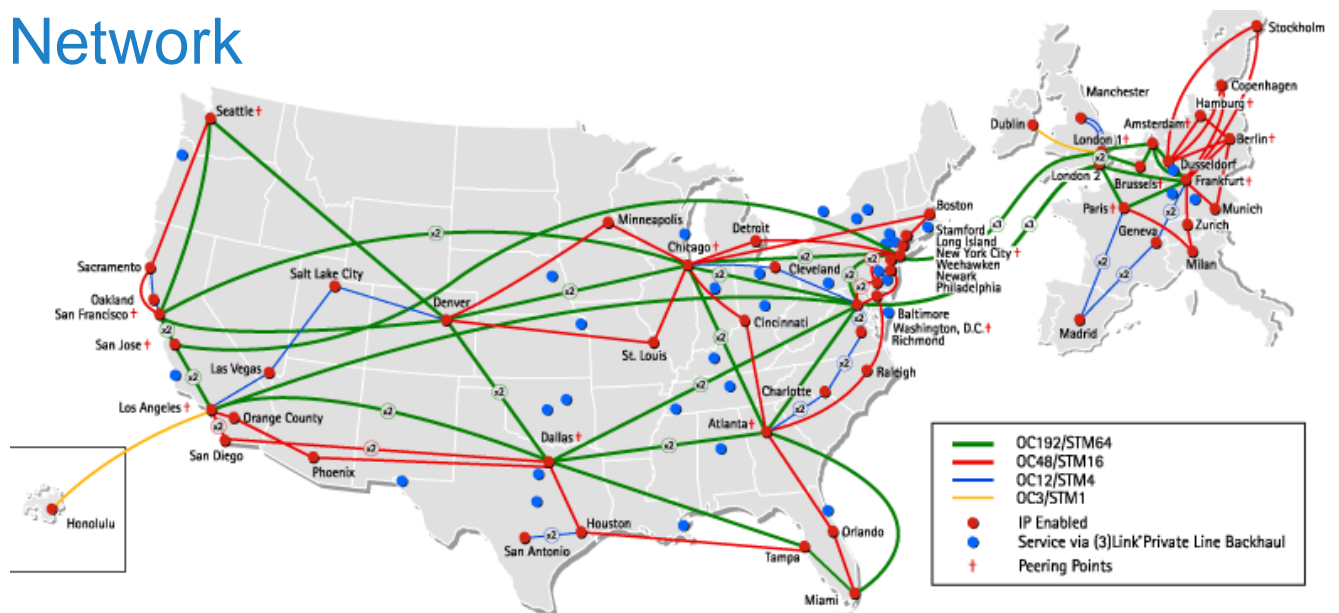

SOURCE INTERNET

Level 3 Communications

Award winning Data Centre and Network Infrastructure

World Class Internet

Arrow ECS have teamed up with the award winning data centre infrastructure provider, SOURCE to deliver world-class Colocation and Internet Services for the Channel.

SOURCE is Level 3 Communications' Master Reseller enabling Arrow ECS resellers access to Tier 1 Internet services from 1Mbps to 10Gbps.

Level 3 Communications are arguably the World's largest Tier 1 network provider, meaning they own the fibre assets on which services are delivered.

Handling over 60% of the World's Internet traffic, SOURCE provide direct peer solutions for data centre and leased line Customers alike.

Additional services, such as DDOS mitigation, BGP Peering and Content Distribution Networks deliver one of the most comprehensive Internet experiences available.

Network